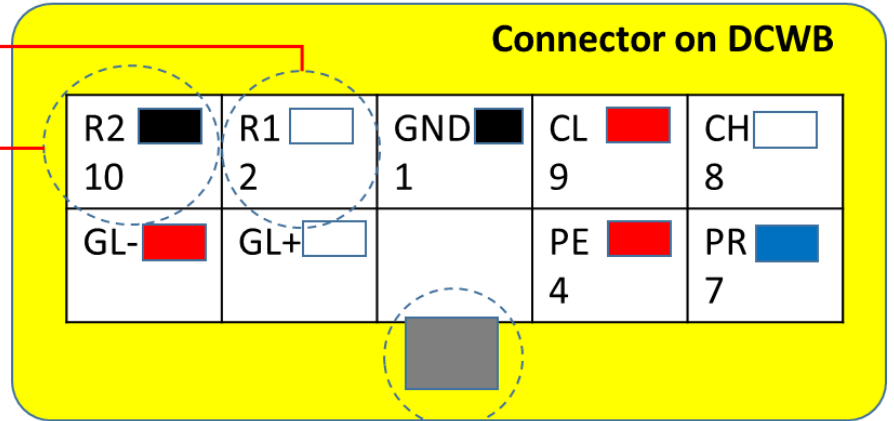

Check the connection is well or not