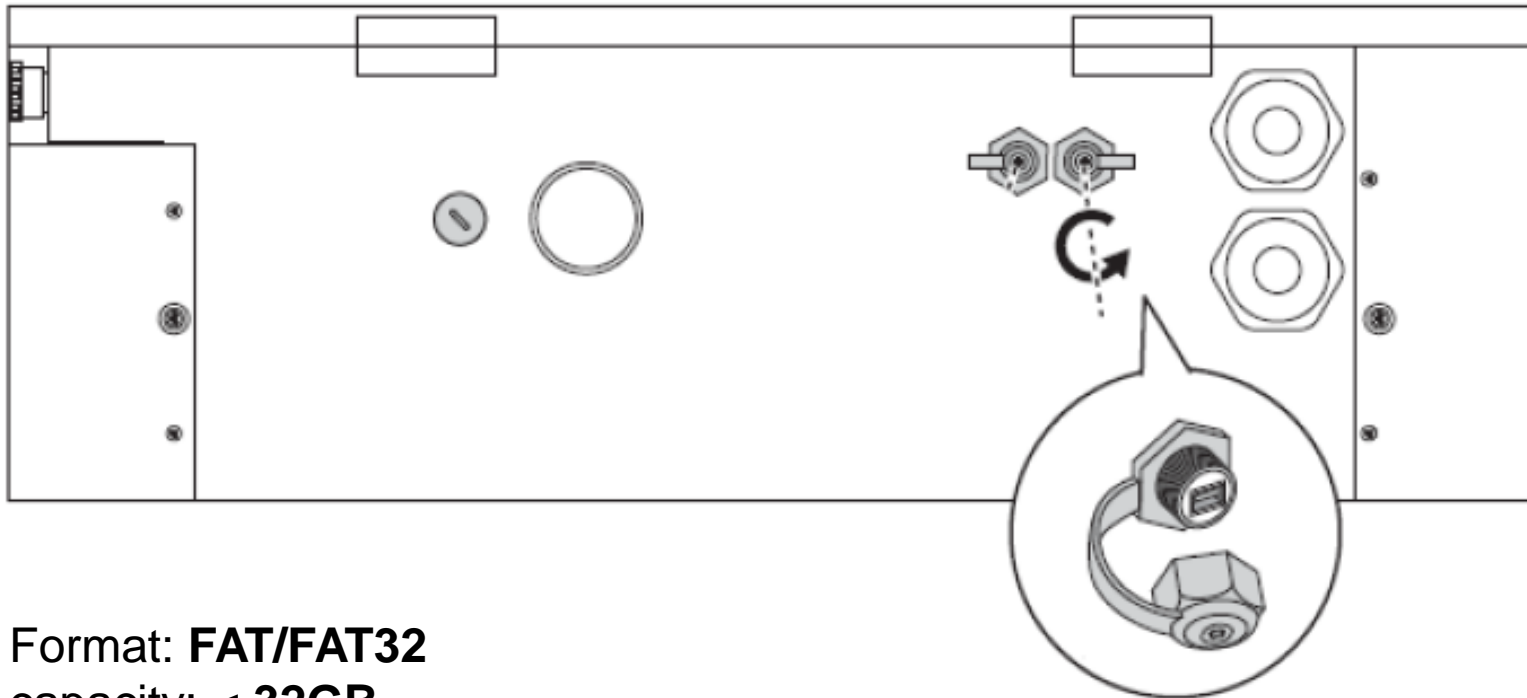

Download log file by USB

DA01_v1.0

Using USB insert to USB port of the charger, system log file is downloaded automatically to the USB stick. Submit system log file to technical support when requested.

USB Format: **FAT/FAT32**

USB capacity: **< 32GB**

EV charger
P1↔Tap card or
P2↔Tap card or
Language ▼

USB inserted
Configuration...

USB inserted
Save log file...
CCS CSU OK

USB inserted
Save log file OK
CCS CSU OK

Please unplug
USB stick